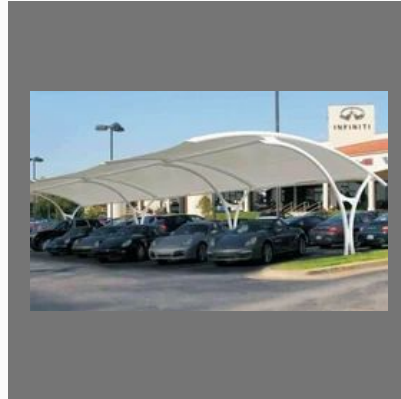

Tensile Car Parking Structures