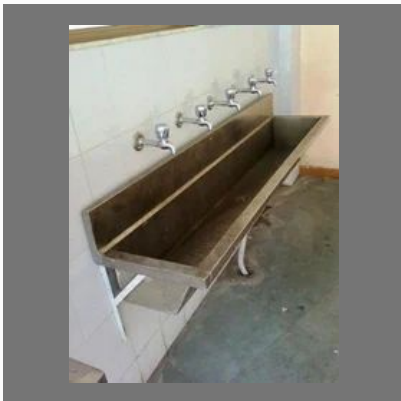

STAINLESS STEEL ARMY
DOUBLE WALLED MUG

OTHER PRODUCTS:

SS Single Bowl Kitchen Sink

Stainless Steel Double Bowl Kitchen Sink

Stainless Steel Toilet Seat

Stainless Steel Perforated Dustbin

OTHER PRODUCTS:

Railway Wash Basin

Stainless steel washbasin cum dustbin

Stainless Steel Multi-Station Wash Up Sink

Vegetable Bowl Sink

OTHER PRODUCTS:

AMC Vegetable Bowl Sink

SS Gents Urinal

Stainless Steel Gents Urinal

Ss Platform Trolley