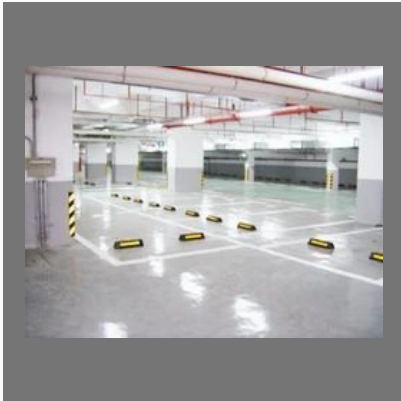

Non Metallic Floor Hardener

Factsheet

Year of Establishment : 1988

Nature of Business : Service Provider

Total Number of Employees : Upto 10 People

CONTACT US

An-Icon Eng Tech & Infra Dev Pvt. Ltd.

Contact Person: Joy Jose