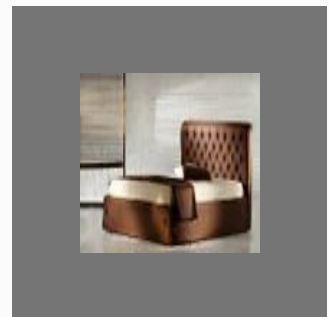

# Bab Leather Lounge (Brand Of A & A Leather Creations)

<https://www.indiamart.com/bableather/>

**Bab Leather Lounge**, established its operations in the year **1945**, as a manufacturer, wholesaler and exporter of a diverse and impeccable range of Leather Sofa & Set, Leather Recliner Chair And Sofa, Leather Chair, Club Chair, Leather ...