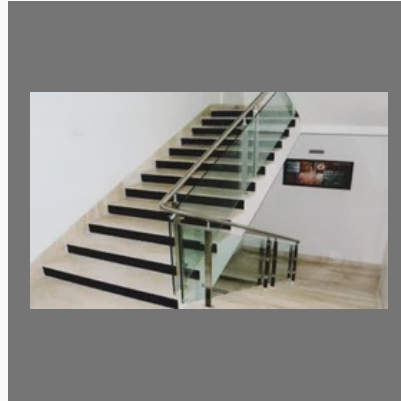

Stair Glass Railing