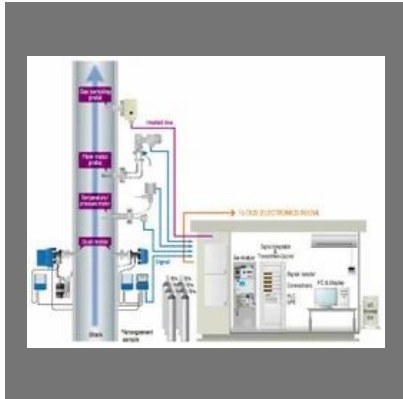

Continuous Emission Monitoring Systems