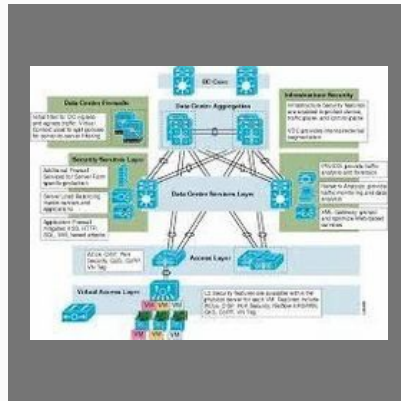

Networking Solutions

High Availability and
Performance Management

Comprehensive Network
Audits

Intelligent Structured Cabling
Systems

Comprehensive Network Audits

Intelligent Structured Cabling Systems

Resilient Routing Design

Resilient Switch Design

Security Audit & Vulnerability Assessment Services

Firewall Design, Deployment and Maintenance services

Intrusion Detection & Prevention systems

Active-active Load Balancing Of Heterogeneous Firewalls & |