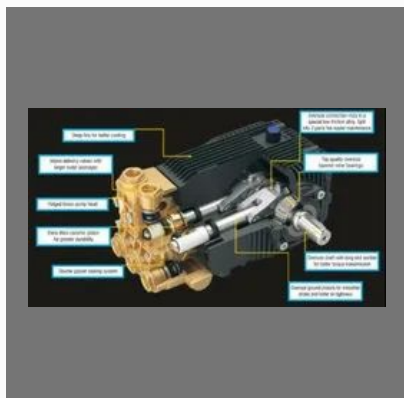

OTHER PRODUCTS:

HRG Pro 21:15 ET High Pressure Car Washer