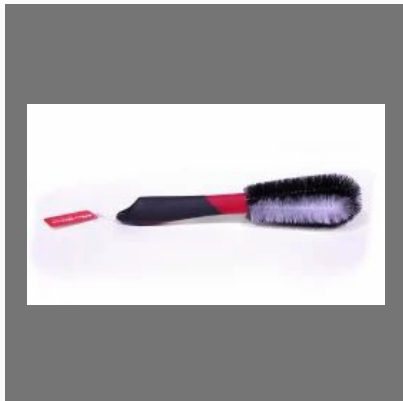

MaxShine Tire Brush

MaxShine Tire Cleaning Brush

CAR CLEANING KIT

Underbody Lance

MaxShine ESS Detailing
Brush Combo - Ultra Soft

MaxShine Clay Sponge

Foam Bottle

CAR POLISHING PADS