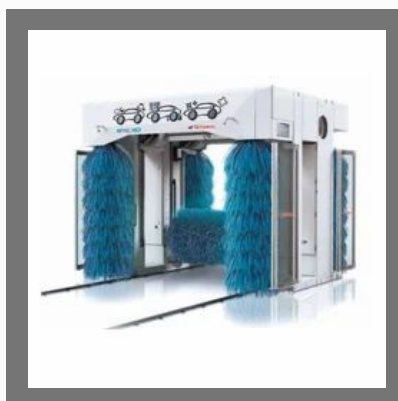

Manmachine M"NEX28 Automatic Car Wash