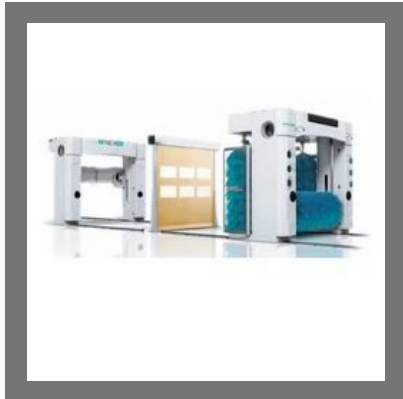

HRK pro 11.14ET

Annovi Reverberi AR613 ET
Car Washer

BC780 ET High Pressure
Washer

Manmachine High Pressure
Car Washer

MANMACHINE AUTOMATIC CAR WASH

Manmachine M'START
Automatic Car Wash

Manmachine MNEX22
Automatic Car Wash