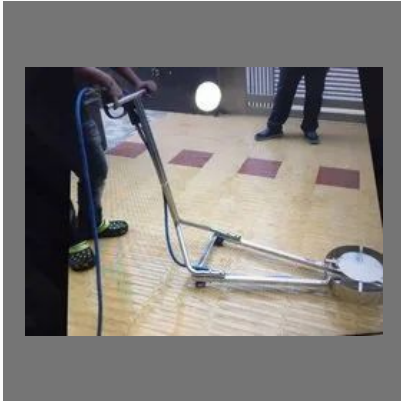

UNDERBODY WASH

Rotating Under Body Lance

3 Nozzle Robotic Under Body Washer

9 Nozzle Robotic Under Body Washer

DETAILING ACCESSORIES

MaxShine Foldable Paint
Inspection Light/Swirl Finder

MaxShine Premium Detailing
Rolling Trolley