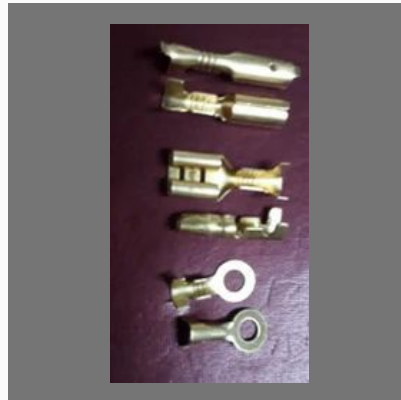

Mixer Motor Screw

Bottom Screw With Nut (Grub Screw)

MIXER GRINDER SPARE PARTS

Mixer Spatula Mixer Grinder Spare Parts

Mixer Grinder Spare Parts-Handle

Jar Coupler Mixer Grinder Spare Parts

Mixer Grinder Handle Packing

MIXER GRINDER WASHERS

Washer

Spring Washer

S.S. , M.S & Brass Washer

Mixer Nylon Washer

OTHER PRODUCTS

Casing Caping Wire Fitting

Brass Part

Mixer Grinder

Auto Part

OTHER PRODUCTS:

Motor Steel Ball

Hotel King Motor Screw

Brass Clip

S S Rivet

OTHER PRODUCTS: