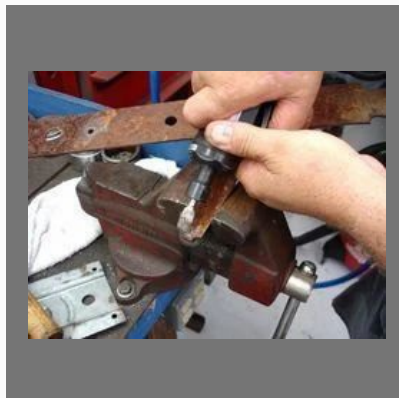

Worm Gear

Double Helical Shaft

Drive Shaft

OTHER PRODUCTS:

Profile Grinding Service

Gear Tooth Grinding Service

Gearbox Repairing Service

Turning Service