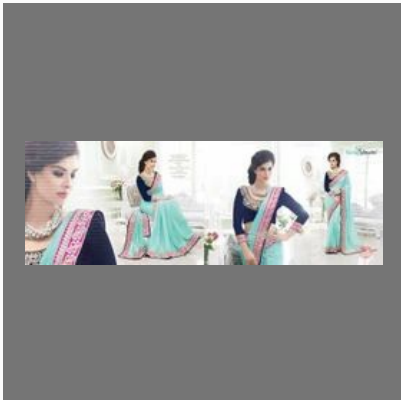

For more information, please visit

<https://www.indiamart.com/nimanis/know-us.html>

DESIGNER SAREES

Our Product Range

Half Saree

Half Saree

Designer Saree With Heavy Blouse

Golden Saree With Heavy Blouse

PARTY WEAR SAREES

Our Product Range

Wine Colour Party Wear Saree

Cherry Rani Party Wear Saree

Half Saree

Half Saree

GHAGRA CHOLI

Our Product Range