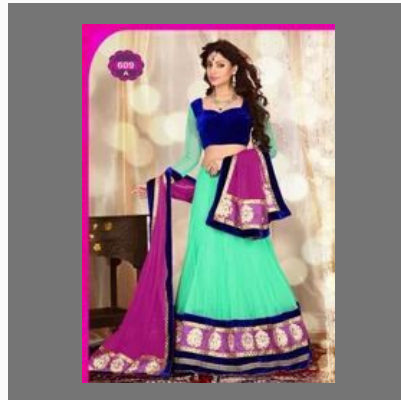

PARTY WEAR SAREES

Our Product Range

Wine Colour Party Wear Saree

Cherry Rani Party Wear Saree

Half Saree

Half Saree

GHAGRA CHOLI

Our Product Range

Designer Ghagra

Exclusive Designer Ghagra

Heavy Ghagra Choli

Fancy Ghagra Choli

BORDER SAREE

Border Saree Heavy Blouse

Border & Butta Saree

Simple Sarees