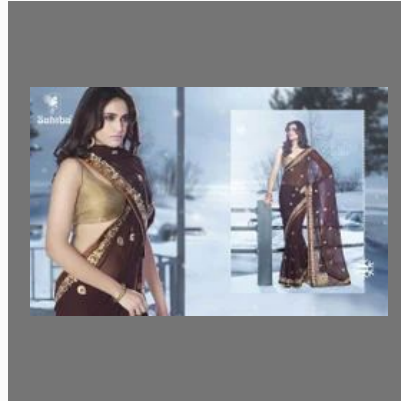

PARTY WEAR SAREES

Our Product Range

Wine Colour Party Wear Saree

Cherry Rani Party Wear Saree

Half Saree

Half Saree

GHAGRA CHOLI

Our Product Range

Designer Ghagra

Exclusive Designer Ghagra

Heavy Ghagra Choli

Fancy Ghagra Choli

BORDER SAREE

Border Saree Heavy Blouse

Border & Butta Saree

Simple Sarees