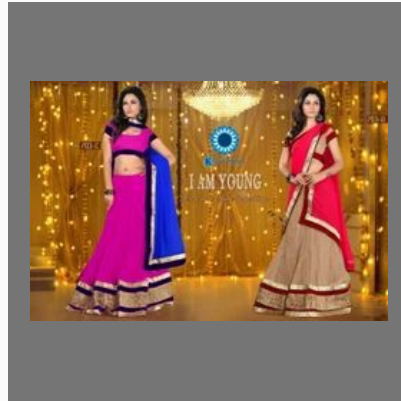

For more information, please visit

<https://www.indiamart.com/nimanis/know-us.html>

DESIGNER SAREES

Our Product Range

Half Saree

Half Saree

Designer Saree With Heavy Blouse

Golden Saree With Heavy Blouse

PARTY WEAR SAREES

Our Product Range

Wine Colour Party Wear Saree

Cherry Rani Party Wear Saree

Half Saree

Half Saree

GHAGRA CHOLI

Our Product Range