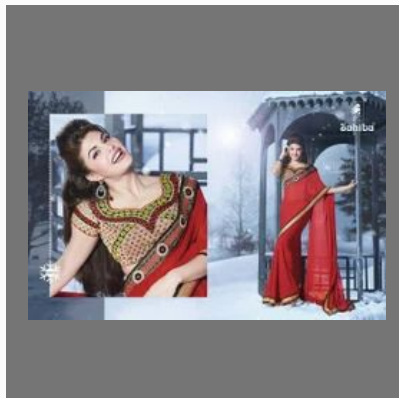

PARTY WEAR SAREES

Our Product Range

Wine Colour Party Wear Saree

Cherry Rani Party Wear Saree

Half Saree

Half Saree

GHAGRA CHOLI

Our Product Range

Designer Ghagra

Exclusive Designer Ghagra

Heavy Ghagra Choli

Fancy Ghagra Choli

BORDER SAREE

Border Saree Heavy Blouse

Border & Butta Saree

Simple Sarees

NEW ITEMS

Our Product Range

Designer Sarees

Party Wear Sarees

Border Sarees

OTHER PRODUCTS:

Golden Designer Saree

Red Party Wear Saree