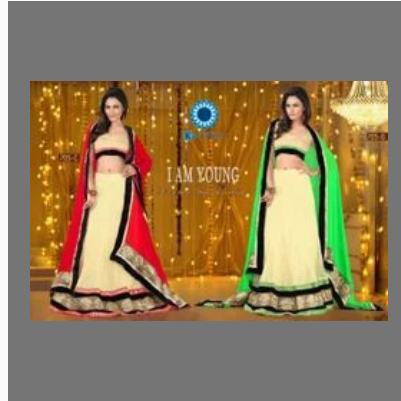

For more information, please visit

<https://www.indiamart.com/nimanis/know-us.html>

DESIGNER SAREES

Our Product Range

Half Saree

Half Saree

Designer Saree With Heavy Blouse

Golden Saree With Heavy Blouse

PARTY WEAR SAREES

Our Product Range

Wine Colour Party Wear Saree

Cherry Rani Party Wear Saree

Half Saree

Half Saree

GHAGRA CHOLI

Our Product Range