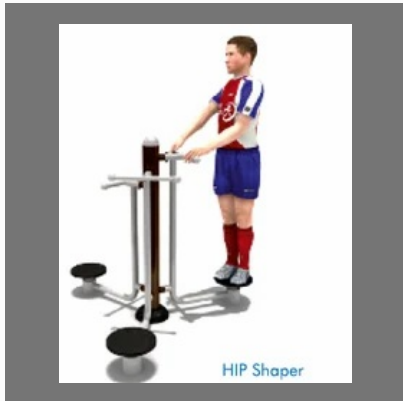

PVC Playground Equipments

Outdoor Multiplay System

Outdoor Playground Multiplay Station

SWINGS EQUIPMENTS FOR CHILDREN'S PARK

Children Family Swing 4 Seater

Family Swings Combo 2

Prime Swing - 4 Seater

Back Rest Swing

OUTDOOR FITNESS EQUIPMENT

Hip Shaper Dual

Tai Chi Spinner

Single Runner

Sit Up Bench

KIDS SEESAW

Double Seesaw

Seesaw - Pony