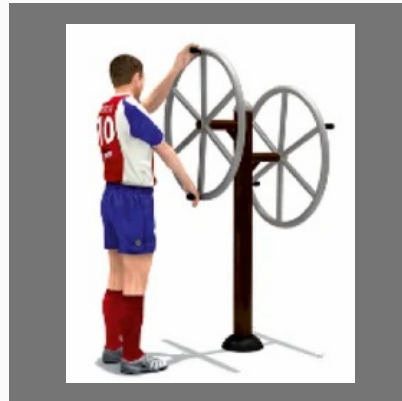

PVC Playground Equipments

Outdoor Multiplay System

Outdoor Playground Multiplay Station

SWINGS EQUIPMENTS FOR CHILDREN'S PARK

Children Family Swing 4 Seater

Family Swings Combo 2

Prime Swing - 4 Seater

Back Rest Swing

OUTDOOR FITNESS EQUIPMENT

Hip Shaper Dual

Tai Chi Spinner

Single Runner

Sit Up Bench

KIDS SEESAW

Double Seesaw

Seesaw - Pony