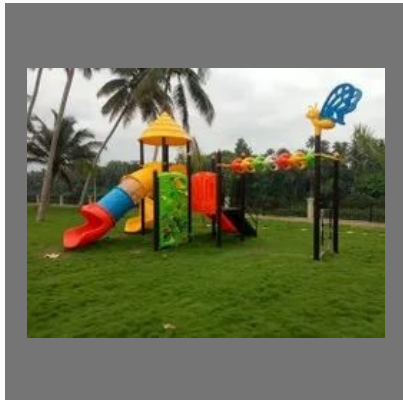

For more information, please visit

<https://www.indiamart.com/playequipment/know-us.html>

KIDS PLAY CLIMBER

Square Dome Climber

Space Warp Climber

Children Multi Play System

Dinosaur Climber

PLASTIC SLIDE FOR KIDS

Multi Play System

SPRING RIDER

Mickey Rider

Spring Rider Body

Spring Rider Hippo

Spring Rider Sea Horse

PLAY GROUND EQUIPMENT

Amusement Park Playground Equipment

PVC Playground Equipments

Outdoor Multiplay System

Outdoor Playground Multiplay Station

SWINGS EQUIPMENTS FOR CHILDREN'S PARK

Children Family Swing 4 Seater

Family Swings Combo 2

Prime Swing - 4 Seater

Back Rest Swing