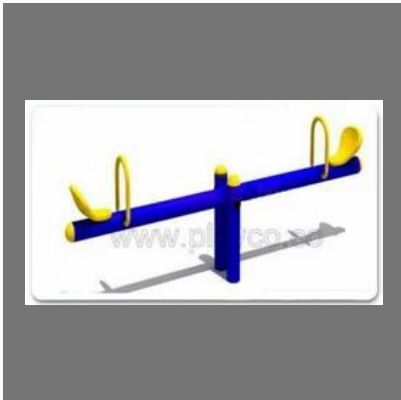

PVC Playground Equipments

Outdoor Multiplay System

Outdoor Playground Multiplay Station

SWINGS EQUIPMENTS FOR CHILDREN'S PARK

Children Family Swing 4 Seater

Family Swings Combo 2

Prime Swing - 4 Seater

Back Rest Swing

OUTDOOR FITNESS EQUIPMENT

Hip Shaper Dual

Tai Chi Spinner

Single Runner

Sit Up Bench

KIDS SEESAW

Double Seesaw

Seesaw - Pony

Simple Seesaw

Jeep Seesaw

OTHER PRODUCTS:

Dome Square Climber

Junior Slide

Park Play Equipment

Spring Rider Pony

OTHER PRODUCTS: