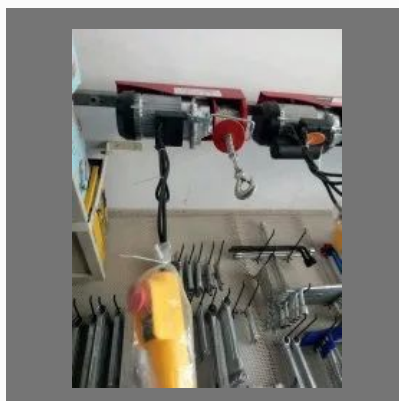

OTHER PRODUCTS:

Rotary Hammer Machine

Trolley Caster Wheels

Electric Wire

Ms Chain

OTHER PRODUCTS:

Welding Machine

Ms Trolley Wheel

White Trolley Wheel

Castor Wheels

OTHER PRODUCTS:

Paint Sprayer

Power Tools

MS Wrench

Portable Electrical Hoist

OTHER PRODUCTS: