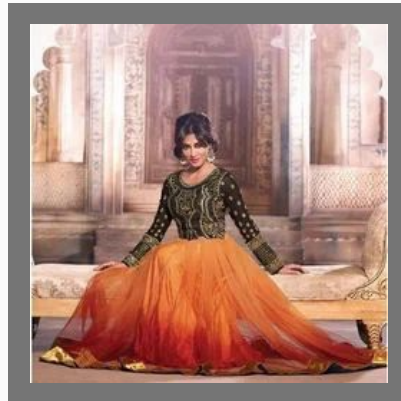

Beige Banarasi Jacket & Blue Top latest punjabi salwar kamee

Fancy Anarkali Suits

Designer Anarkali Suits

Exclusive Anarkali Suits

LADIES CHANIYA CHOLI

Designer Chaniya Choli

Exclusive Chaniya Choli

Trendy Chaniya Choli