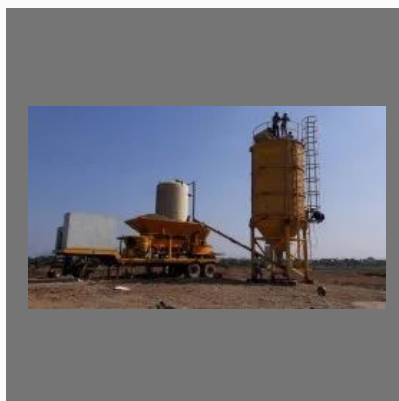

About Us

Incepted in the year **2014**, **Shripati Infraprojects Pvt. Ltd.** is one of the distinguished business names immersed in **Service providing** to our customers highly reliable **Concrete Pumps Rental Services, Batching Plants Rental Service, Transit Mixer Rental Service, Transit Loader Rental Services, Concrete Plant Rental Service, Mobile Plant Rental Services and Concrete Boom Placer Rental Service.** We are also a **Manufacturer and Supplier of Ready Mix Concrete.** The personnel delivering these services are selected from some of the capable personnel present in the industry. Broadly commended and cherished owing to its reliability, these offered services are highly acclaimed. We comprehend the importance that crew plays in the working of an enterprise consequently, we have chosen a talented workforce with us which is working in close sync so as to furnish all the orders within the pre-determined period of time. Hired from one of the most trained, nimble and knowledgeable employees present in the market, these are selected after sternly examining their capability and knowledge. Also, we conduct training sessions regularly at our end to update their abilities and awareness with the evolutions taking place in the market. Since we have incepted our base in this industry area, we are working underneath the direction of our guide **Mr. Madhukar Birajdar.**

Mini Concrete Batching Plant

Batching Plant Hiring Service

Trailer Mounted Batching Plant

OTHER PRODUCTS:

Belt Conveyor System

Rmc Ready Mix Concrete

Concrete Pump On Rent

Transit Mixer Hiring Service

OTHER PRODUCTS:

Trailer Mounted Batching Plant

40 Foot Flatbed Trailer

Semi Low Bed Trailer Transportation Service

Concrete Pumps Rental Services

OTHER PRODUCTS:

Mobile Concrete Batching Plant

Rmc Ready Mix Concrete Plant