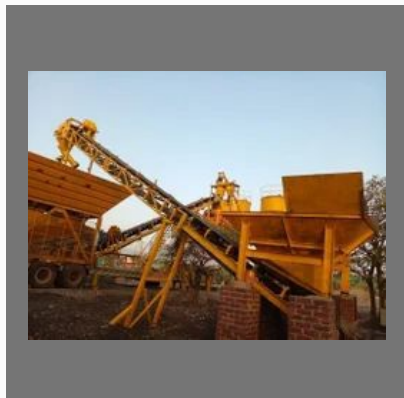

Mini Concrete Batching Plant

Batching Plant Hiring Service

Trailer Mounted Batching Plant

OTHER PRODUCTS:

Belt Conveyor System

Rmc Ready Mix Concrete

Concrete Pump On Rent

Transit Mixer Hiring Service

OTHER PRODUCTS:

Trailer Mounted Batching Plant

40 Foot Flatbed Trailer

Semi Low Bed Trailer Transportation Service

Concrete Pumps Rental Services

OTHER PRODUCTS:

Mobile Concrete Batching Plant

Rmc Ready Mix Concrete Plant