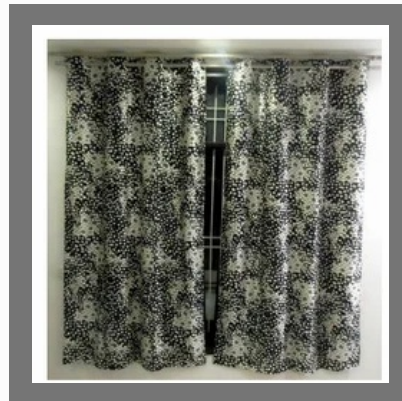

Mosaic Printed Window
Curtain