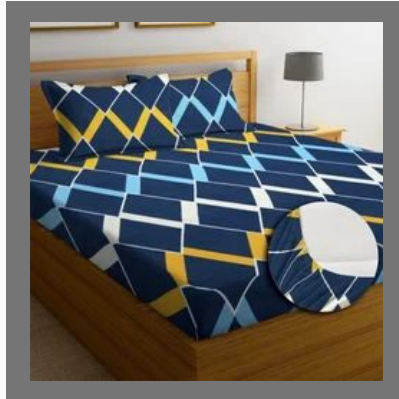

Mosaic Printed Window
Curtain

DESIGNER BEDSHEET

Floral Cotton Double
Bedsheet

Floral Printed Double Bed
Sheet

Modern Double Bed Sheet

Digital Cotton Double Bed
Sheet

DESIGNER CARPET

Fancy Blue Quilted Carpet

Designer Blue Carpet

Floral Brown Carpet

Floral Blue Carpet

KING SIZE BEDSHEETS

100% Cotton Feel Flat Double
Bedsheet with 2 Pillow Covers

ShopGalore Elastic Fitted
Cotton Double Bedsheet with
2 Pillow Covers

ShopGalore Single Flat
Bedsheet with 1 Pillow Cover

BED BLANKET

Plain Single Bed Blanket

Warm Double Bed Blanket

Single Bed Plain AC Blanket

Plain Bed Blanket

DESIGNER DIWAN SET

Fancy Cotton Diwan Set