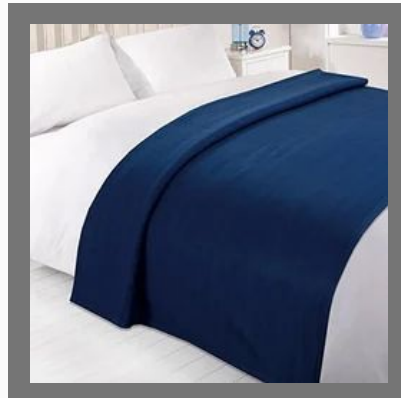

Designer Blue Carpet

Floral Brown Carpet

Floral Blue Carpet

KING SIZE BEDSHEETS

100% Cotton Feel Flat Double
Bedsheet with 2 Pillow Covers

ShopGalore Elastic Fitted
Cotton Double Bedsheet with
2 Pillow Covers

ShopGalore Single Flat
Bedsheet with 1 Pillow Cover

BED BLANKET

Plain Single Bed Blanket

Warm Double Bed Blanket

Single Bed Plain AC Blanket

Plain Bed Blanket

DESIGNER DIWAN SET

Fancy Cotton Diwan Set