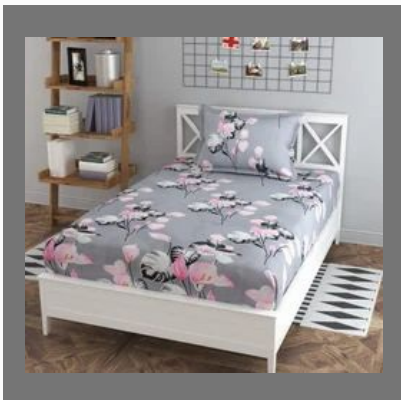

Designer Blue Carpet

Floral Brown Carpet

Floral Blue Carpet

KING SIZE BEDSHEETS

100% Cotton Feel Flat Double
Bedsheet with 2 Pillow Covers

ShopGalore Elastic Fitted
Cotton Double Bedsheet with
2 Pillow Covers

ShopGalore Single Flat
Bedsheet with 1 Pillow Cover

BED BLANKET

Plain Single Bed Blanket

Warm Double Bed Blanket

Single Bed Plain AC Blanket

Plain Bed Blanket

DESIGNER DIWAN SET

Fancy Cotton Diwan Set