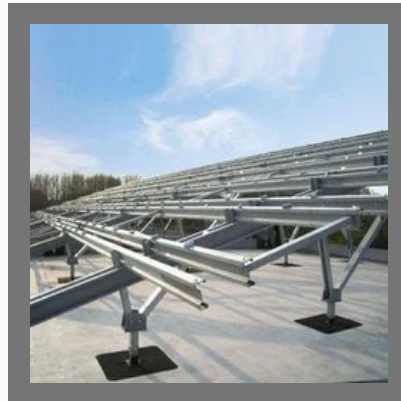

MILD STEEL ANGLE BARS

Unequal Angle Bars

MS Angle Bars

Equal Angle Bars

L Angle Bars

SOLAR PANEL MOUNTING EQUIPMENTS

Solar Module Mounting Structures

Solar Panel Mounting Structures

Solar Panel Roof Brackets

Solar Panel Support Structure

PRE ENGINEERED BUILDING

Solar 5HP Pump Structure

Pre Engineered Building

Prefab Structures

Mounting Structure

OTHER PRODUCTS:

Steel Z Purlin

Mild Steel Angle Bars

Solar Panel Mounting Stand

Turbo Roof Ventilators

OTHER PRODUCTS:

Turbo Ventilators

Solar Seasonal Tilt Structure

GI Slit Coils