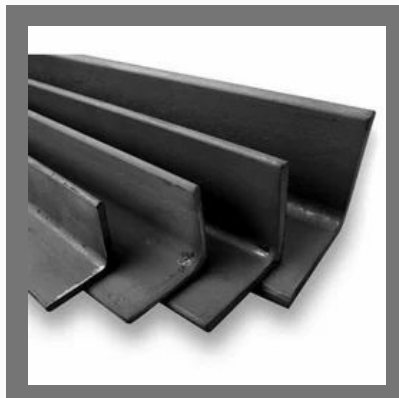

MILD STEEL ANGLE BARS

Unequal Angle Bars

MS Angle Bars

Equal Angle Bars

L Angle Bars

SOLAR PANEL MOUNTING EQUIPMENTS

Solar Module Mounting Structures

Solar Panel Mounting Structures

Solar Panel Roof Brackets

Solar Panel Support Structure

PRE ENGINEERED BUILDING

Solar 5HP Pump Structure

Pre Engineered Building

Prefab Structures

Mounting Structure

OTHER PRODUCTS:

Steel Z Purlin

Mild Steel Angle Bars

Solar Panel Mounting Stand

Turbo Roof Ventilators

OTHER PRODUCTS:

Turbo Ventilators

Solar Seasonal Tilt Structure

GI Slit Coils