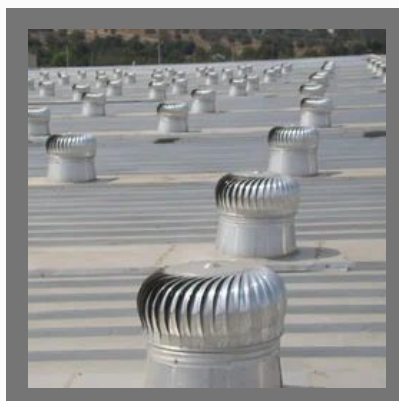

MILD STEEL ANGLE BARS

Unequal Angle Bars

MS Angle Bars

Equal Angle Bars

L Angle Bars

SOLAR PANEL MOUNTING EQUIPMENTS

Solar Module Mounting Structures

Solar Panel Mounting Structures

Solar Panel Roof Brackets

Solar Panel Support Structure

PRE ENGINEERED BUILDING

Solar 5HP Pump Structure

Pre Engineered Building

Prefab Structures

Mounting Structure

OTHER PRODUCTS:

Steel Z Purlin

Mild Steel Angle Bars

Solar Panel Mounting Stand

Turbo Roof Ventilators

OTHER PRODUCTS:

Turbo Ventilators

Solar Seasonal Tilt Structure

GI Slit Coils