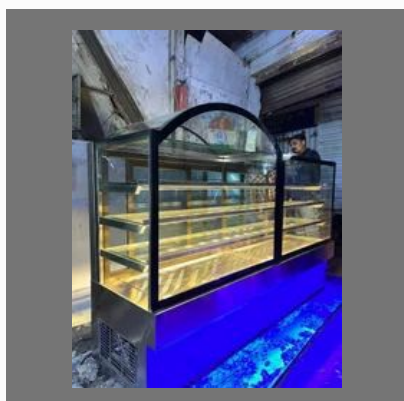

## OTHER PRODUCTS:

SS Deep Freezer

Stainless Steel Deck Baking Oven

Curve Glass cold cake Display Counter

Vertical Glass Door Freezer