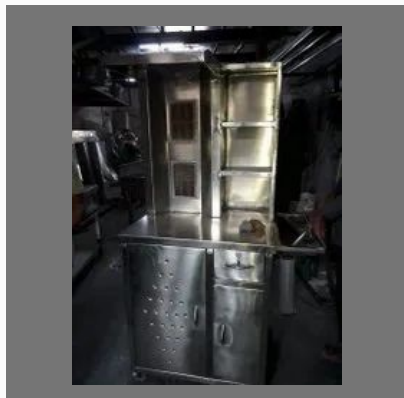

OTHER PRODUCTS:

Stainless Steel Shawarma Machine