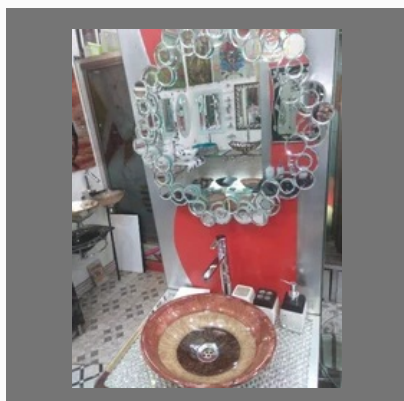

Circle Wash Basin

Glass Wash Basins

Designer Glass Mirror

Wash Basin

OTHER PRODUCTS:

Wash Basin

Bathroom Fittings

Washbasin