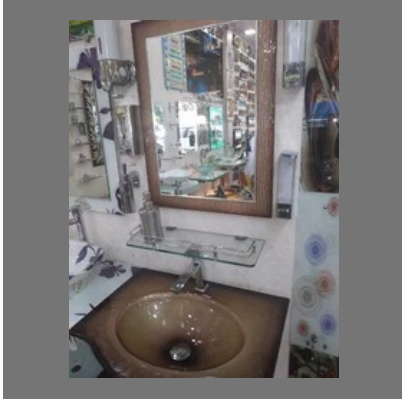

Circle Wash Basin

Glass Wash Basins

Designer Glass Mirror

Wash Basin

OTHER PRODUCTS:

Wash Basin

Bathroom Fittings

Washbasin