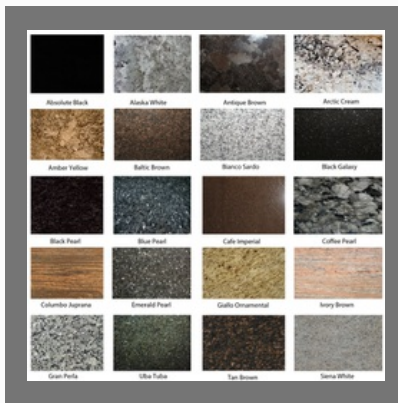

A One Global Exports

<https://www.indiamart.com/a-one-global-exports/>

OTHER PRODUCTS

Products

Granite Slab

Granite Blocks

Lakha Red

Black Galaxy Granite

OTHER PRODUCTS:

White Marble

Sima Pink Stone

Classic Granites

Factsheet

Nature of Business

:Exporter and Manufacturer

CONTACT US