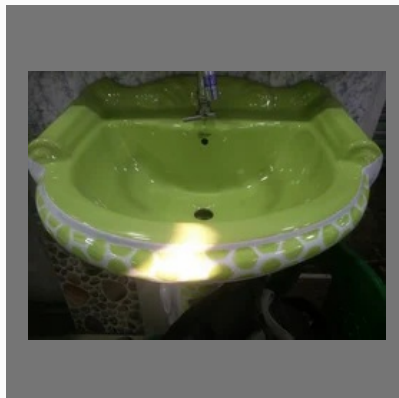

OTHER PRODUCTS:

Wash Basin