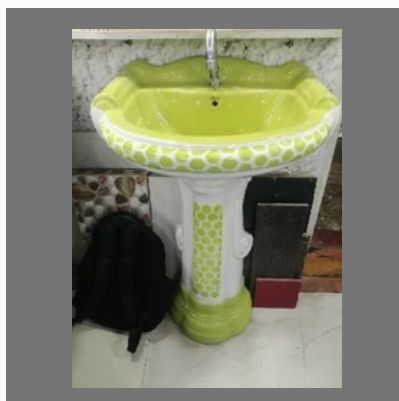

Designer Basin

Designer Tiles

OTHER PRODUCTS:

Religious Tiles

Electric Mirror

Religious Tiles

Basins

OTHER PRODUCTS:

Commode

Wash Basin

Wash Basin

Design Basin

OTHER PRODUCTS:

Gents Urinal

Small Basin

Straight Basin