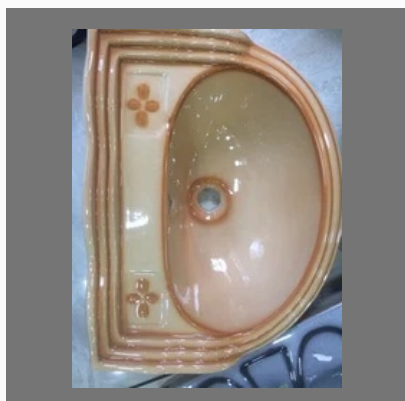

Wash Basins