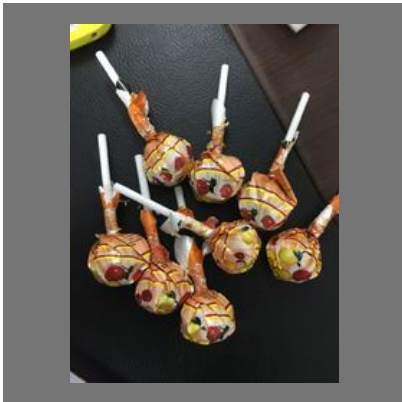

CHOCOLATE

Dark Chocolate In 5 Rs.

BON BON CHOCOLATE

Choco Bar Chocolate 15 Gram

Choco Bar Chocolate 6 Gram

LOLLYPOP

Lollipop

Lollipop

Lollypop

WAFERS

Milk Crust In Jar

Crispy Choco Flavoured Wafer

Wafer Roll

Wafer Chocolate Covered

SWEETS

Nagpur Ki Sohan (Soan Papdi) Export Quality