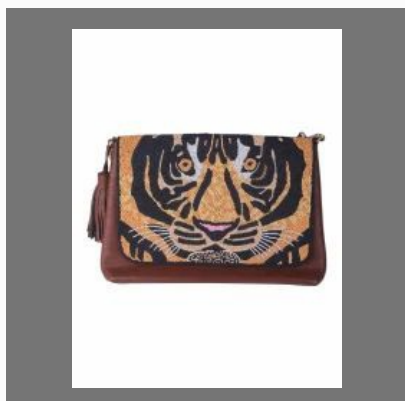

Black Waves Clutch Bag

OTHER PRODUCTS:

Ladies Fashion Bags

Embroidered Fashion Bags

Embroidered Clutch Bag

Jute Fancy Bags

OTHER PRODUCTS:

Evening Clutch Bag
Manufacturer

Designer Handbag

Black Bag Fabric

Ladies Bags

OTHER PRODUCTS:

Jute Shopping Bags

Beaded Bags

Fashion Tote Bag

Weaved Macrame Cord Hand Pouch