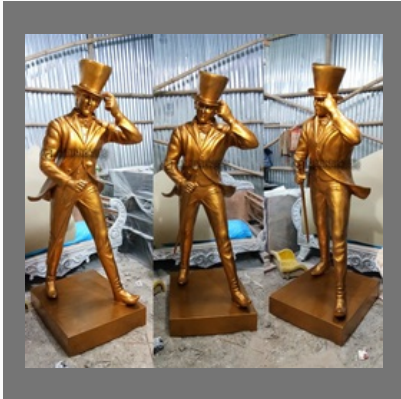

FIBREGLASS PRODUCTS

Johnnie Walker FRP Statue