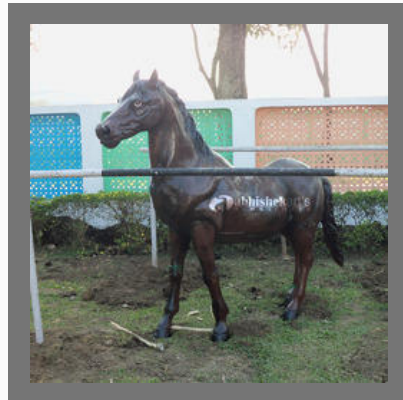

# FRP PRODUCTS

Our Product Range

Fiber Gautam Buddha Statue

Leopard FRP Statue

Deer Statue

Fiberglass Deer Statue

# ANIMAL SCULPTURE

Our Product Range

FRP Elephant Sculpture

Fiber Cow Sitting Statue

Fiberglass Jumping Elephant

Fiber Horse Sculpture