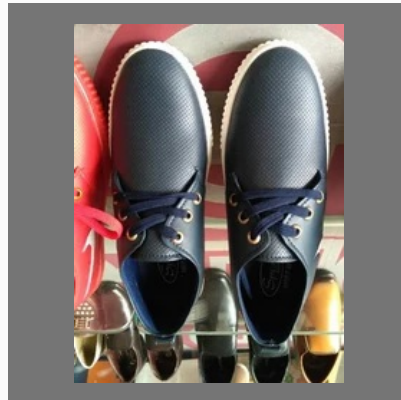

Boys Sports Shoes

OTHER PRODUCTS:

Peacock Embroidered Punjabi Jutti

Punjabi Men's Jutt

Mens Sports Shoes

Factsheet

Year of Establishment : 2016

Nature of Business : Manufacturer