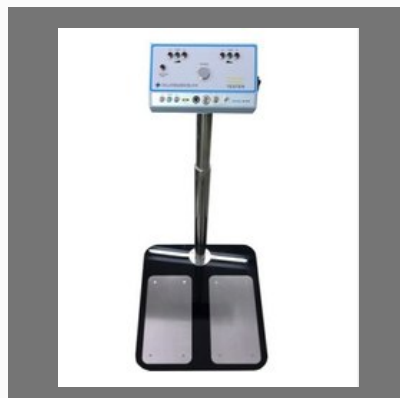

ESD Combo Tester

Stanley STMT72794-8-12
46PC. 1/4" SQ.DR. Socket &
Bit Set

Stanley Pressure Washer
SW19, 1900W, 130bar

OTHER PRODUCTS:

Bosch GWS 750-100 Angle
Grinder 4 Inch

Senator M3-m12 Carbon Steel
Threading Set in Case 32pc