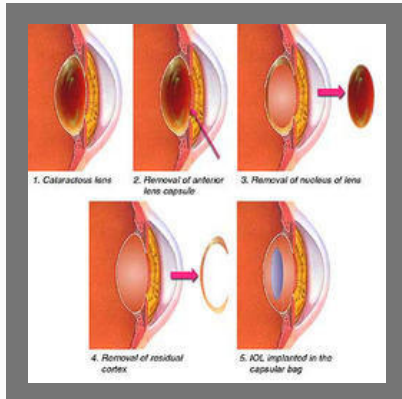

CATARACT AND ITS TREATMENT

Cataract Surgery Eye Treatment