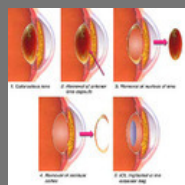

# Akshi Eye Centre

<https://www.indiamart.com/akshi-eye-centre/>

Akshi Eye Centre is conveniently located near Khodadad circle at Dadar T.T. Circle. It's comprehensive eye care facilities are spread over 1600 sq.ft. with a large well maintained operation theatre complex of over 500 sq.ft.