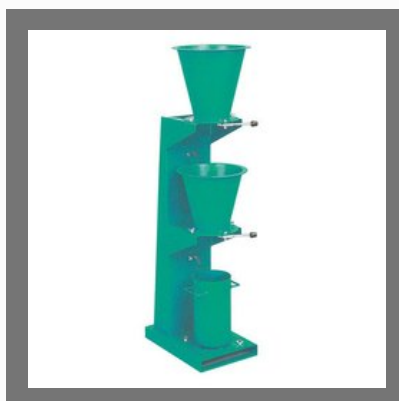

Compaction Factor Apparatus