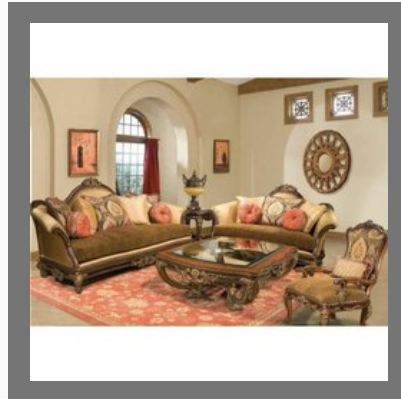

Brown Wooden Sofa Set

FABRIC SOFA

Made Royals 3 Seater Fabric
Luxury Sofa Set (Customize)

Made Royals 3 seater fabric ,
covered Sleepwell, HR, Kurlon
foam luxury sofa set
(Customize)

Covered HR Foam Luxury
Sofa Set (Customize)