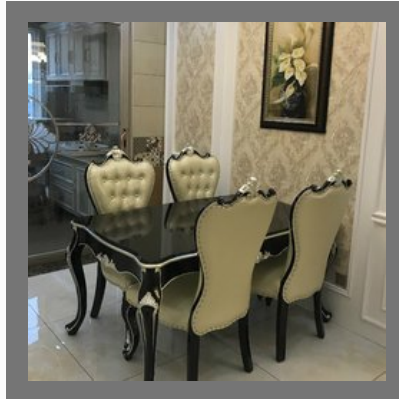

Brown Wooden Sofa Set

FABRIC SOFA

Made Royals 3 Seater Fabric
Luxury Sofa Set (Customize)

Made Royals 3 seater fabric ,
covered Sleepwell, HR, Kurlon
foam luxury sofa set
(Customize)

Covered HR Foam Luxury
Sofa Set (Customize)

Made Royals 5 seater fabric ,
covered Sleepwell, HR, Kurlon
foam luxury sofa set
(Customize)

WOODEN DINING TABLE SET

Our Product Range

Dining set

4 Seater Wood Dining Table Set

Teak Wooden Dining Table Set