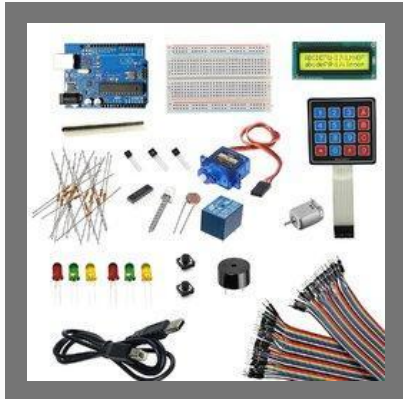

ElectroBot EB-Arduino Kit
Arduino Uno 3 Ultimate
Starter Kit (25 Pieces)