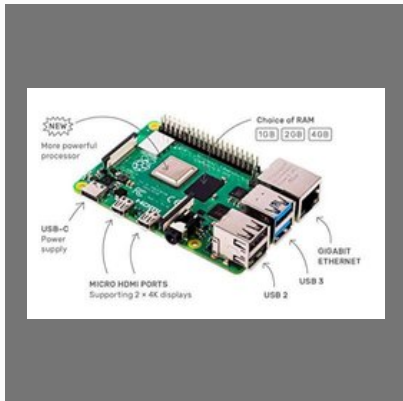

Zebronics Assembled Desktop Computer

MICRO PROCESSOR AND CONTROLLER

Arduino Uno R3 ATmega328P
ATMEGA16U2 Microcontroller

Arduino Relay Module Shield

Raspberry Pi 4 Dual-Display
Desktop Computer Launch

Raspberry Pi Model B
Motherboard