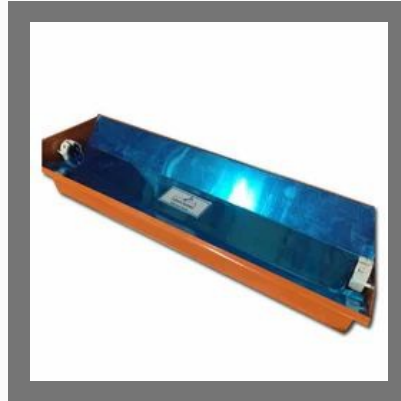

UV Tube Light