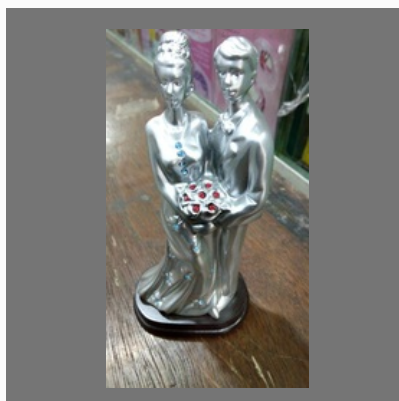

Fancy Items