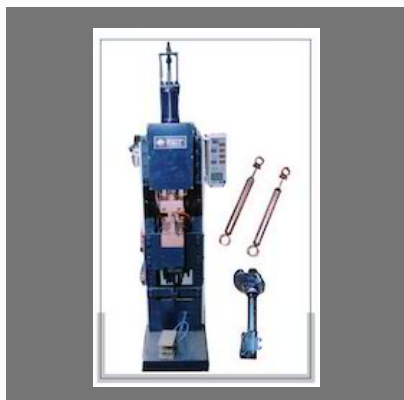

Pneumatic Longitudinal Seam Welder

Pneumatic Circumferential Seam Welder

Shock Absorber Vertical Seam Welder

Container Side Seam Welder

OTHER PRODUCTS:

Shock Absorber Projection
Welder Machine

Micro Processor Constant
Current Weld Controller