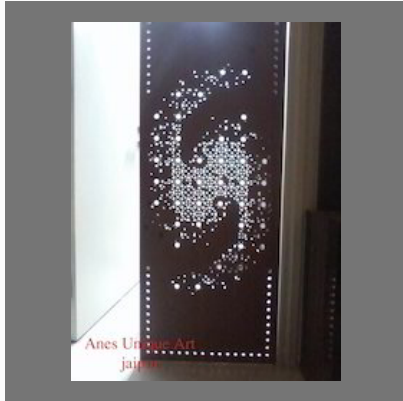

MDF JALI

Galaxy MDF Jali