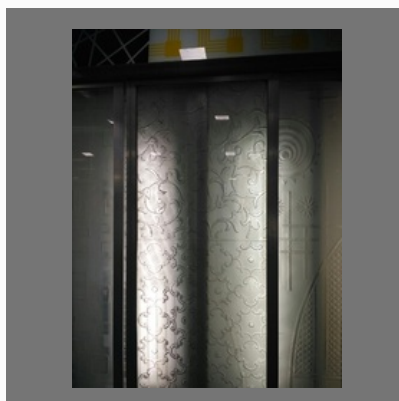

Window Glass Shutter