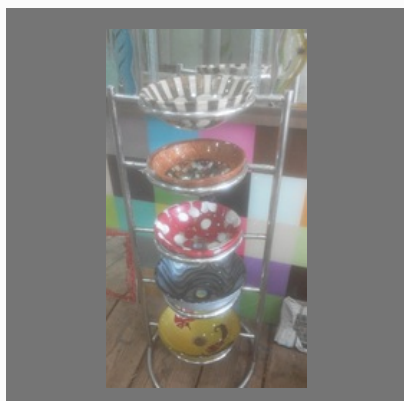

Backpainted Glass

Aluminium

OTHER PRODUCTS:

Antique Mirror

Printed Glass

Float Glass Bowl

Designer Glass

OTHER PRODUCTS: