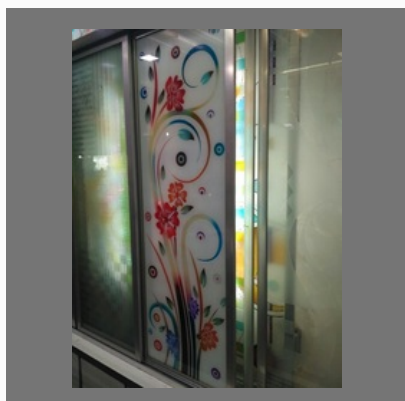

OTHER PRODUCTS:

Wash Basin

Glass Tea Table

Design Glass For Wall

Glasses Name Plate

OTHER PRODUCTS:

Glasses Scenery

Glass Mirror