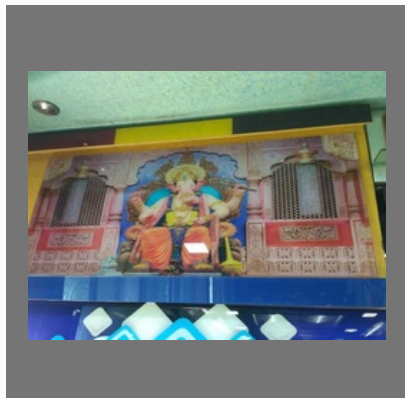

OTHER PRODUCTS:

Wash Basin

Glass Tea Table

Design Glass For Wall

Glasses Name Plate

OTHER PRODUCTS:

Glasses Scenery

Glass Mirror