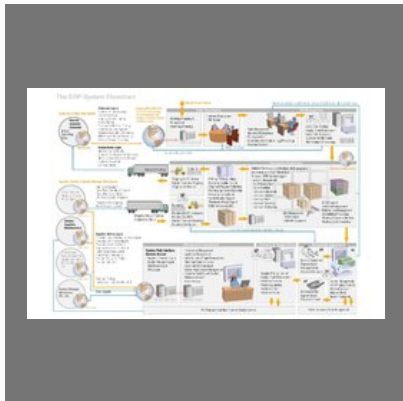

Pressure & Flow Control Panel

Material Handling Automation Control Panel

Air Leakage Pumping Station Control Panel

HVAC AHU Control Panel

CONTROL PANEL

VPI And ED Coating Plant
Automation Control Panel

Textile Industry And Textile
Process Control Panel

HT & LT Panel

OTHER PRODUCTS:

SPM Machines Control Panel

Power Distribution Control Panel

Double Busbar Panel

Industrial Mixer Machines Control Panel

OTHER PRODUCTS:

Fly Ash Concrete Block Machine Control Panel

Industry 4.0 Remote GSM Control Solutions

Remote Data Analysis

PLC SCADA Automation Control Panel

Factsheet

Year of Establishment : 2006

Nature of Business : Manufacturer

Total Number of Employees : 11 to 25 People