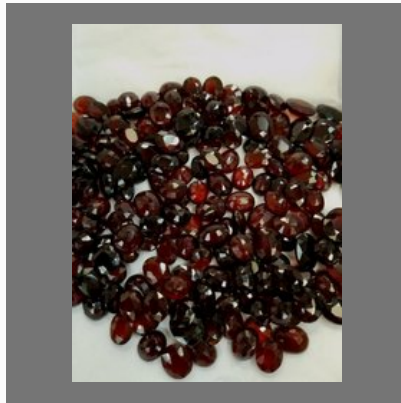

Gomed Gemstone