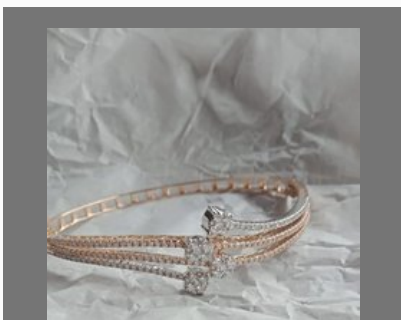

EMERALD

Natural Top Rich Green

Clombin Emreld

Emerald

Clombin Emerald

Emreld

MANUFACTUR

Tanmaniya Jewellery

Pendant

Bracelet

OTHER PRODUCTS

Gemstone Emerald Beads

Beads

Moti

Natural Blue Coral Gemstone

OTHER PRODUCTS: