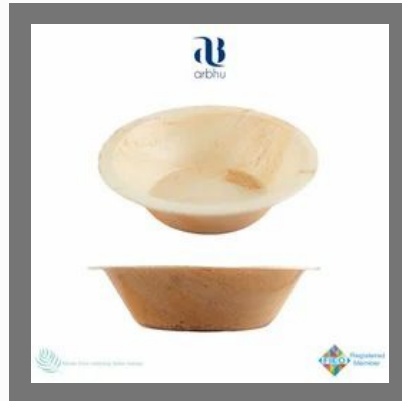

# DISPOSABLE ARECA LEAF PLATES

Areca Disposable Combo pack of Round Shallow 8" and 10" Plate

Areca Round Shallow 8" and 12" Inch Plate Combo

Disposable natural Areca Square 9 inch plate

Areca Disposable 5.5 inch Round bowl

# PAPER CUP

Disposable Paper Tea Cups  
110ml

Eco-friendly Biodegradable  
Paper Cups 150ml

Biodegradable Disposable  
Paper Cups 90 ml

Biodegradable Disposable  
Paper Cups 250ml

# ARECA PALM LEAF PLATE

Areca Rectangle Deep 7"x 5 Inch Plate

Natural Eco-friendly Areca Palm Leaf Combo Pack of 7 inches and 4 inches Square Plates

Biodegradable Areca Palm Leaf Plate 6 inch Square

Biodegradable Disposable Areca Palm Leaf Rectangular Plate 6 inch x 4 inch

# ARECA LEAF BOWL

Eco Friendly Disposable  
Areca Palm Leaf Round Bowl  
3.5 inch

Biodegradable Disposable  
Areca Palm Leaf Round Bowl  
5.5 inch

Areca Palm Leaf Disposable  
Square 5 Inch Bowl

Disposable Eco friendly Areca  
Palm Leaf 6 inch Round Bowl