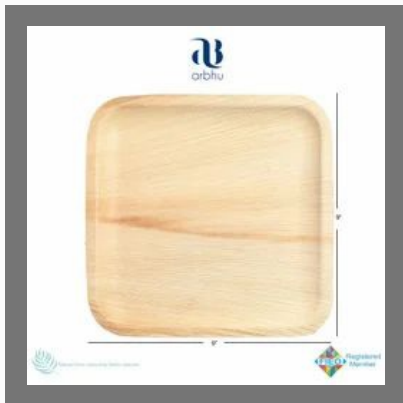

# DISPOSABLE ARECA LEAF PLATES

Areca Disposable Combo pack of Round Shallow 8" and 10" Plate

Areca Round Shallow 8" and 12" Inch Plate Combo

Disposable natural Areca Square 9 inch plate

Areca Disposable 5.5 inch Round bowl