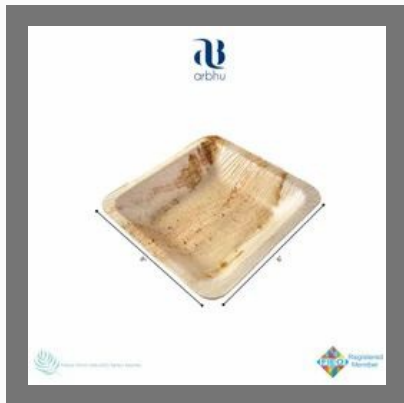

# ARECA PALM LEAF PLATE

Areca Rectangle Deep 7"x 5 Inch Plate

Natural Eco-friendly Areca Palm Leaf Combo Pack of 7 inches and 4 inches Square Plates

Biodegradable Areca Palm Leaf Plate 6 inch Square

Biodegradable Disposable Areca Palm Leaf Rectangular Plate 6 inch x 4 inch

# ARECA LEAF BOWL

Eco Friendly Disposable  
Areca Palm Leaf Round Bowl  
3.5 inch

Biodegradable Disposable  
Areca Palm Leaf Round Bowl  
5.5 inch

Areca Palm Leaf Disposable  
Square 5 Inch Bowl

Disposable Eco friendly Areca  
Palm Leaf 6 inch Round Bowl