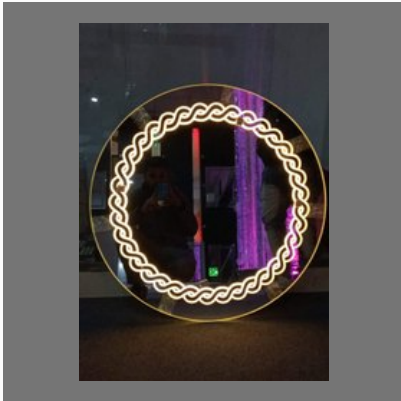

Arfa Art Decorative Glass

<https://www.indiamart.com/arfa-art-decorative-glass/>

OTHER PRODUCTS

Products

Etched Door Glass

Railing Glass With Color Design

Led Touch Sensor Mirror

Kabad Profile Glass

OTHER PRODUCTS:

Patch Fitting And Toughened Glass Partition

Touch Sensor Mirror

Led Touch Sensor Mirror

Factsheet

CONTACT US

Arfa Art Decorative Glass

Contact Person: King Khan