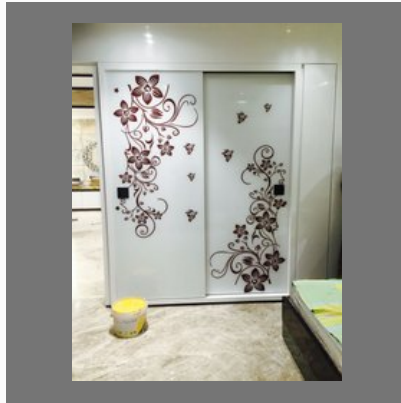

Arfa Art Decorative Glass

<https://www.indiamart.com/arfa-art-decorative-glass/>

OTHER PRODUCTS

Products

Etched Door Glass

Railing Glass With Color Design

Led Touch Sensor Mirror

Kabad Profile Glass

OTHER PRODUCTS:

Patch Fitting And Toughened Glass Partition

Touch Sensor Mirror

Led Touch Sensor Mirror

Factsheet

CONTACT US

Arfa Art Decorative Glass

Contact Person: King Khan