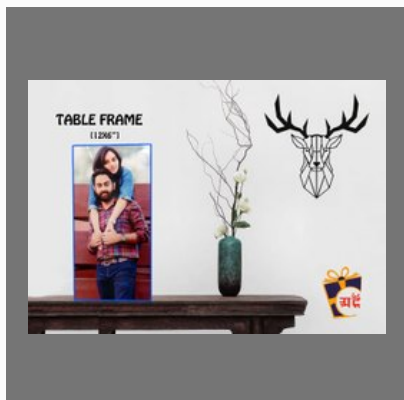

For more information, please visit

<https://www.indiamart.com/arhamcreations/profile.html>

PHOTO FRAME

Bowling Pin Photo Frame

Square Shape Photo Frame

PVC Photo Frame

Customized Collage Photo Frame

COFFEE MUG

Radium Printed Mug

Sublimation Conical Mug

Sublimation Coffee Mug

Magic Cut Handle Mug

OTHER PRODUCTS:

Tabletop Photo Frame

Radium Coffee Mug

Personalized Magic Pillow