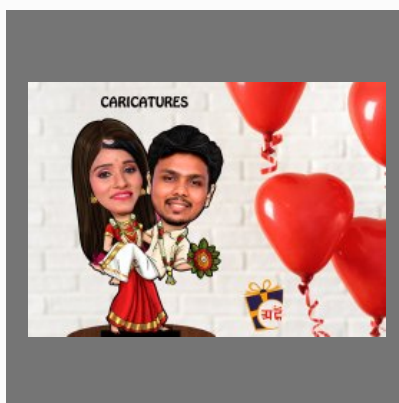

Caricature