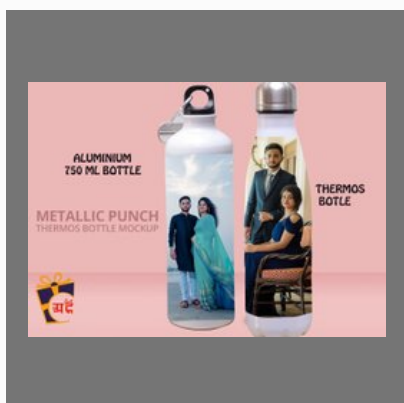

Customized Aluminium Bottles