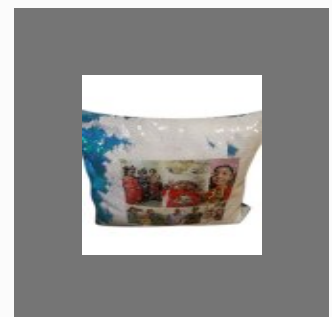

ARHAM CREATIONS

<https://www.indiamart.com/arhamcreations/>

Established in the year **2012** at **Chennai, Tamil Nadu**, We
“**ARHAM CREATIONS**” are a **Sole Proprietorship** firm.