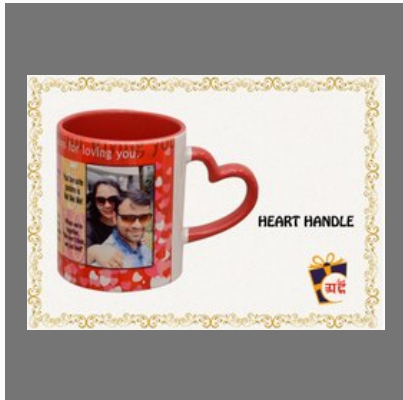

For more information, please visit

<https://www.indiamart.com/arhamcreations/profile.html>

PHOTO FRAME

Bowling Pin Photo Frame

Square Shape Photo Frame

PVC Photo Frame

Customized Collage Photo Frame

COFFEE MUG

Radium Printed Mug

Sublimation Conical Mug

Sublimation Coffee Mug

Magic Cut Handle Mug

OTHER PRODUCTS:

Tabletop Photo Frame

Radium Coffee Mug

Personalized Magic Pillow