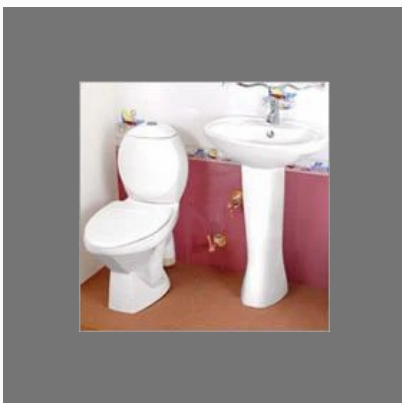

PEDESTAL WASH BASIN

Pedestal wash basin

Pedestal Wash Basin

Pedestal Wash Basin

WATER CLOSET

Products & Serv

Orissa Pan 20/ 23

Toilet Seats M.D. Pan 20

CT Pan 20

URINAL

Half stall urinal

flat back urinal

Coner Urinal

SUITES

Wipro Wash Basins

Flora

Cascade

OTHER PRODUCTS:

Wash Basin 18" / 13"

Shower Tresh

Soap dish

Factsheet

Nature of Business

:Exporter