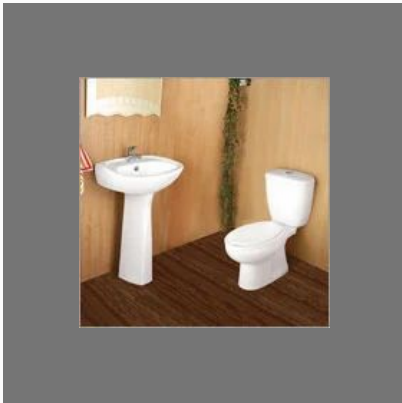

PEDESTAL WASH BASIN

Pedestal wash basin

Pedestal Wash Basin

Pedestal Wash Basin

WATER CLOSET

Products & Serv

Orissa Pan 20/ 23

Toilet Seats M.D. Pan 20

CT Pan 20

URINAL

Half stall urinal

flat back urinal

Coner Urinal

SUITES

Wipro Wash Basins

Flora

Cascade

OTHER PRODUCTS:

Wash Basin 18" / 13"

Shower Tresh

Soap dish

Factsheet

Nature of Business

:Exporter