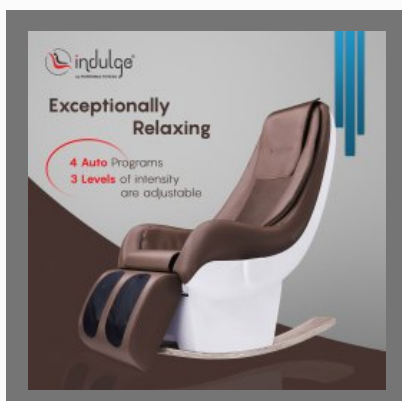

Commercial Ac Motor
Treadmill Tac-3800 6.0 Hp

AF 242 EL

OTHER PRODUCTS:

Massage Chair Is 7r

Get Best Quote AF 100 MC
Fitness Machines

EH-300 Cross Trainer

BR-900 Magnetic Recumbent
Bike

Factsheet