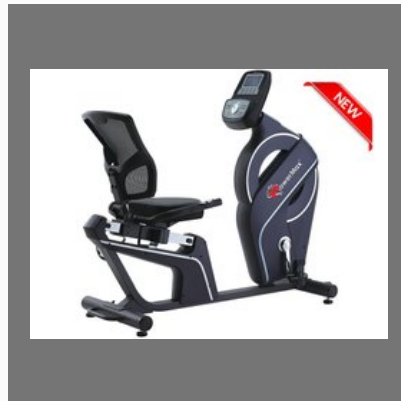

Aerofit Steel Af 7103 Rowing Machine

AF 900 MC Fitness Machines

POWERMAX ELLIPTICAL CROSS TRAINER

Elliptical Cross Trainer EH 400

Elliptical Cross Trainer EH 550

Elliptical Cross Trainer EH 225

EH-600 EMS - Light
Commercial Elliptical Trainer

POWERMAX RECUMBENT BIKE

Magnetic Recumbent Bike
New BR-600

Magnetic Recumbent Bike
New BR-700

Magnetic Recumbent Bike
New BR-800

Magnetic Recumbent Bike
New BR-900

OTHER PRODUCTS:

Powermax Tda 230

AEROFIT AF 514