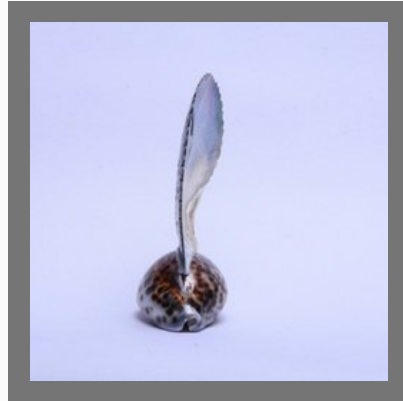

## WALL SHOW PIECE

Wooden Seashell and Padauk Showpiece

Wall Hanging Flower Vase

Cylindrical Flower Vase

Wooden Wall Showpiece

# CONCH SHELL

Nancowry Conch Shell

White Mother Of Pearl

Golden Mother Pearl

Black Mother Of Pearl