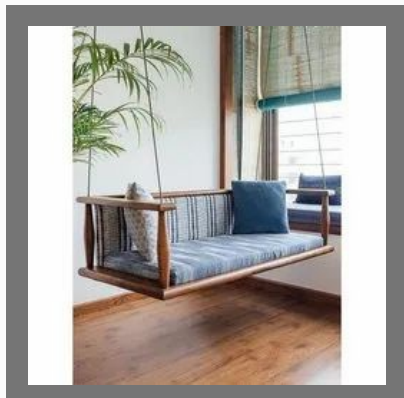

OTHER PRODUCTS:

Designer Wooden Carved Swing