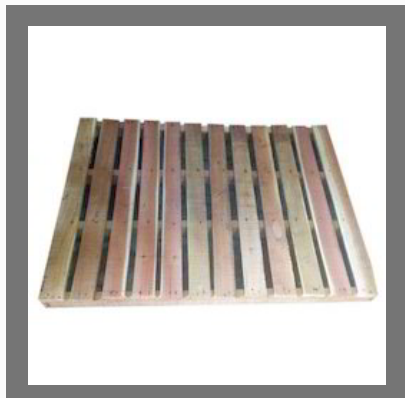

OTHER PRODUCTS:

Rice Pallet