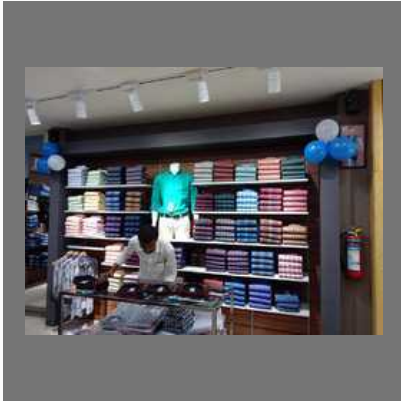

OTHER SERVICES:

Shop Display Electrical
Maintenance Service