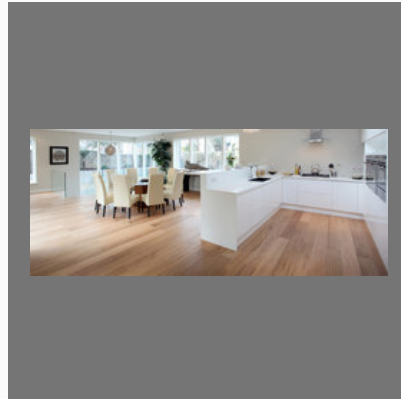

Pergo Laminated Wooden Flooring Services