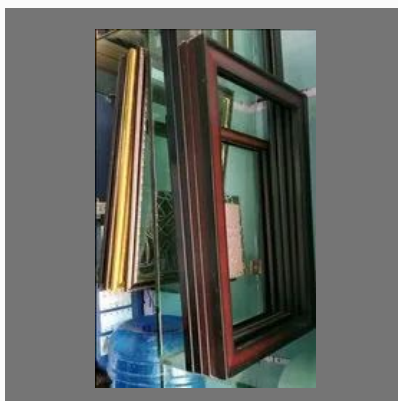

Aluminium Glass Window

Designer Wall Mirror

OTHER PRODUCTS:

Plain Wall Mirror

Glass

Film Glass

Desginer Glass

OTHER PRODUCTS:

Mirror Glass

Toughend Glass

Glass Sheet

Toughned Glass

OTHER PRODUCTS:

Domal Window

Photos Frame

Mirror Glass

Photos Frame

OTHER PRODUCTS:

Designer Glass

Wooden Frame

Float Glass

Designer Glass

OTHER PRODUCTS:

Aluminium Channel