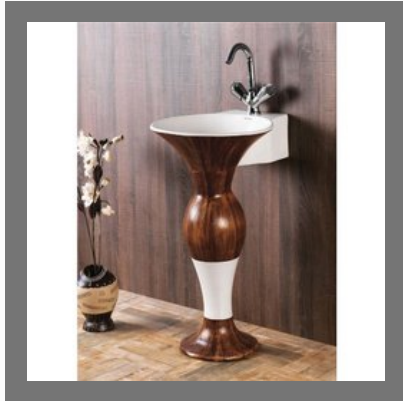

OTHER PRODUCTS:

Pedestal Wash Basin