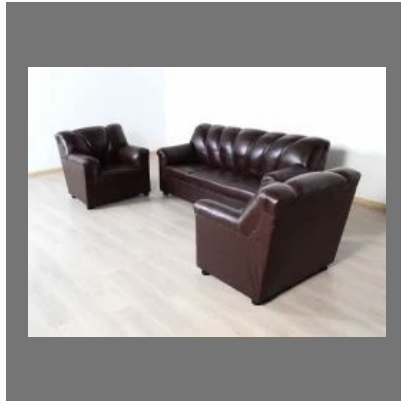

Bangalore Industries

<https://www.indiamart.com/bangalore-industries/>

FURNITURE

Products

Corner sofa set maroon and black

Red And Cream Sofaset 3 1 1

Black V Model Sofaset 3 1 1

Brown Leather Sofaset 3 1 1

OFFICE CHAIRS

Termite Free Wooden Double

2 doors wardrobe white color

Bed

4x2feet Wardrobe With 2
Drawer

Corner Sofa Set With Center
Table

DIRECTOR CHAIRS

Wooden Storage Double Bed

CEO Chair

Corner Table 2feet

Director Office Chair

MESH NET BACK CHAIRS

Plastic Chair

Dressing Table

Net Back Chair

Net Back Office Chair

Charlie Sofa Set 5 seater

Royal sofaset 5 seater

5 Seater Sofa Set

L SHAPE SOFA SET AND WOODEN SOFA

Modern Designer Sofa Set 3 2
Divan

vittoria sofa set

Corner Sofa Set

EXECUTIVE CHAIRS